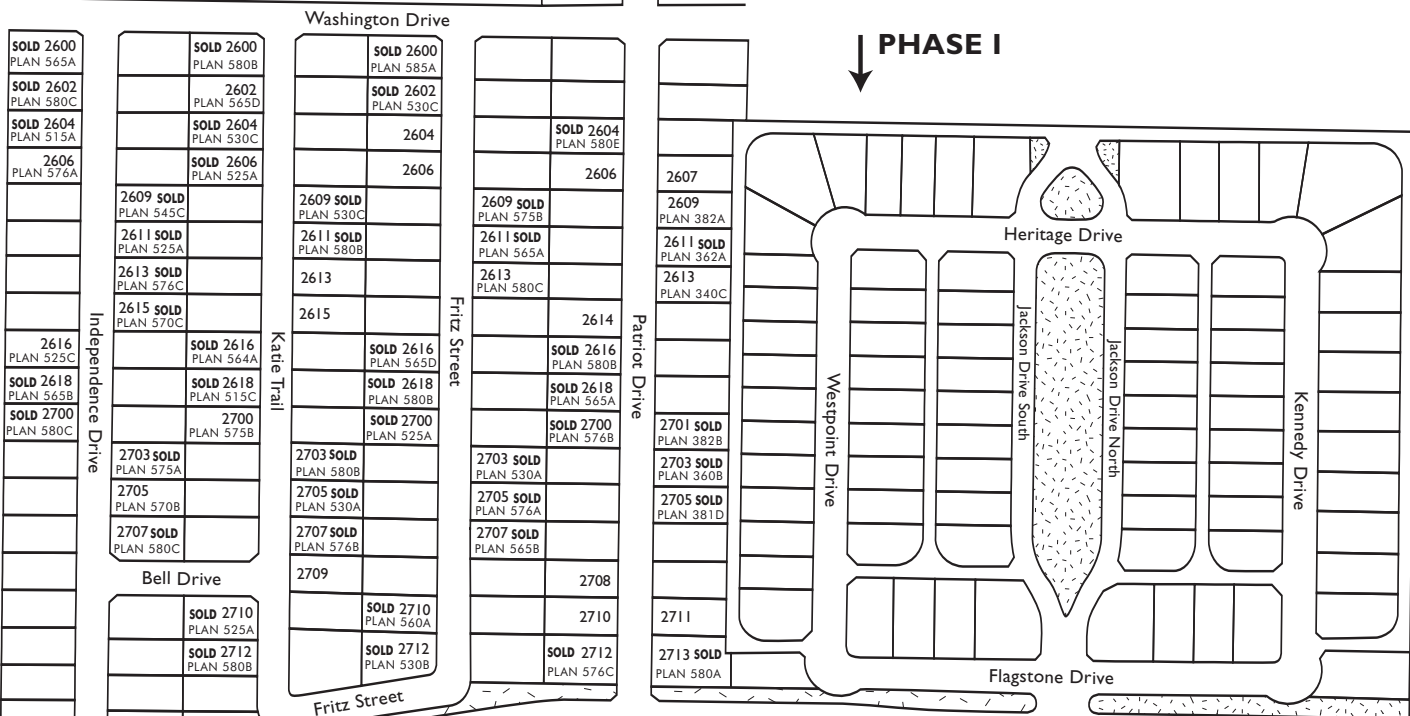

## Liberty 65's

2901 Lincoln Drive  
Melissa, Texas 75454  
972.838.4222  
[www.highlandhomes.com](http://www.highlandhomes.com)

↑ PHASE II

↓ PHASE I

Future  
Elementary School  
Opening August 2008

 This map is an artist's rendering and is subject to change. The location and depiction of those areas already developed and those areas to be developed are approximate and may not accurately reflect future development. Highland Homes and its affiliates make no representations or warranties as to when or if the development herein will occur.